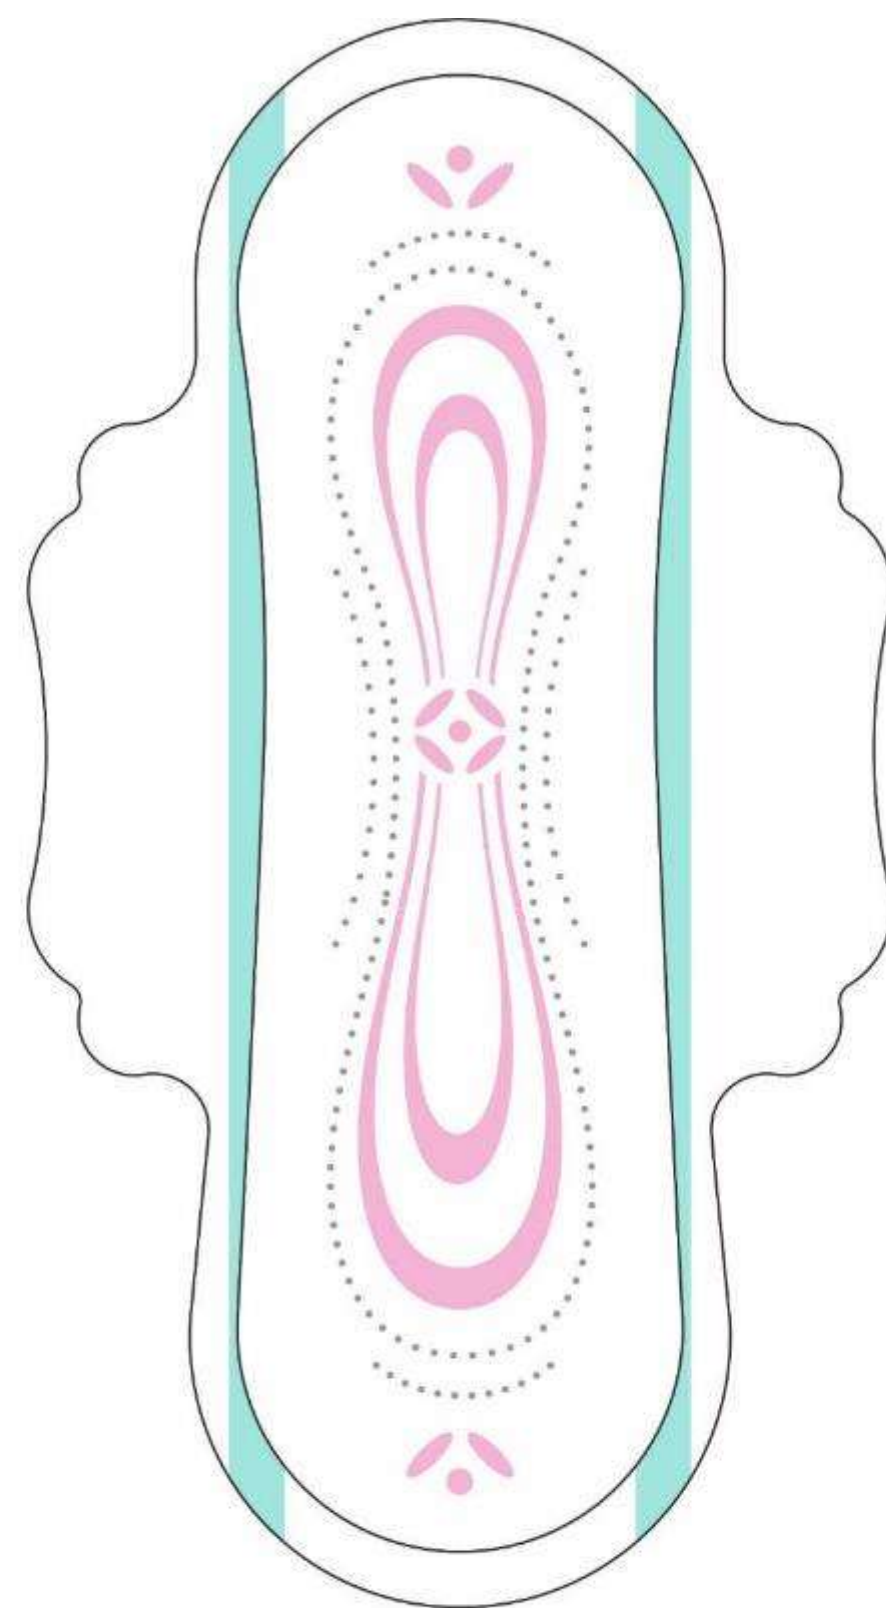

ASSORBENTI

COVER

GREEN

VIOLET

MAXI GREEN

**NIGHT
SILKY DRAI**