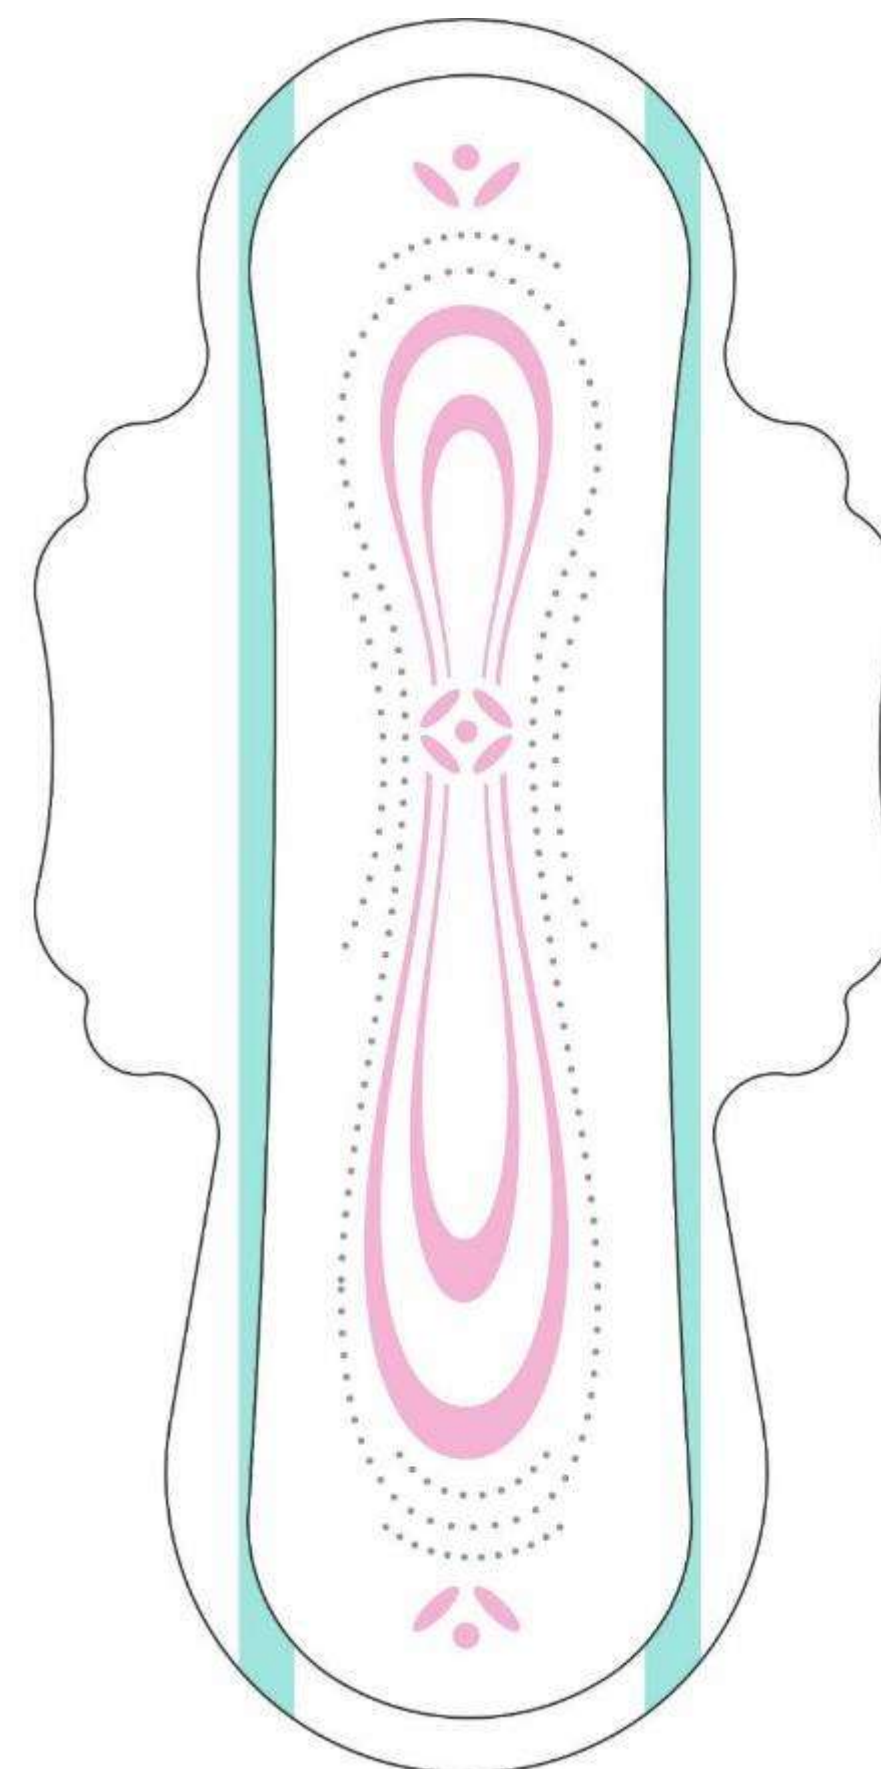

**NIGHT
SILKY DRAI**